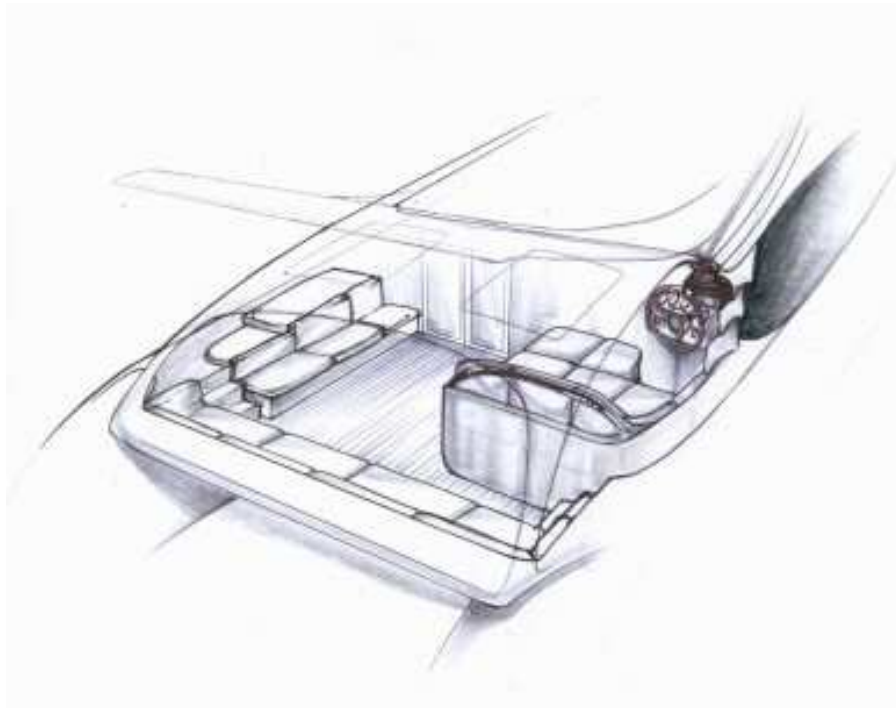

Specifications		
Length Overall	55'	16.75m
Beam Overall	30'	9.15m
Draft	40"	

Layouts

Although a possibility is shown below, you can customize your new Catamaran with the layout you design. If you would like to move the kitchen, or make the living room larger, it can be done. The design would only need to fit within the parameters of the hull and structural bulkheads.

This possible floor plan features 4 staterooms and 2 smaller berths forward. The large sloping windows shown in the profile slope inward toward the salon to let light fall into the entire hull/salon area..

The port aft stateroom is similar to 1 but has an entry from cockpit also, which may be left open or treated with etched/frosted entry for lightness. Forward there is a galley with entry from either side with a deep freeze, refriger., and other appointments. A raised bar partially separates the galley and the salon. Further forward there is the master stateroom, across the full width of hull (30'), with its own head, wardrobes, dressing areas and work/office space. This room is designed to be as open as possible, with plants, lots of light, and movable furniture, even a daybed under the window. Forward is a smaller berth with more wardrobe/storage space.

The starboard hull includes an aft stateroom with head, slightly forward smaller stateroom, shared full head, master stateroom, and another forward berth.

The docking area on each transom (both layouts) makes it possible to launch kayaks and other vessels with ease, while providing possible storage areas for these toys and maybe a PWC or two. The cockpit has a central seating area, then raised lounge decks on either side.