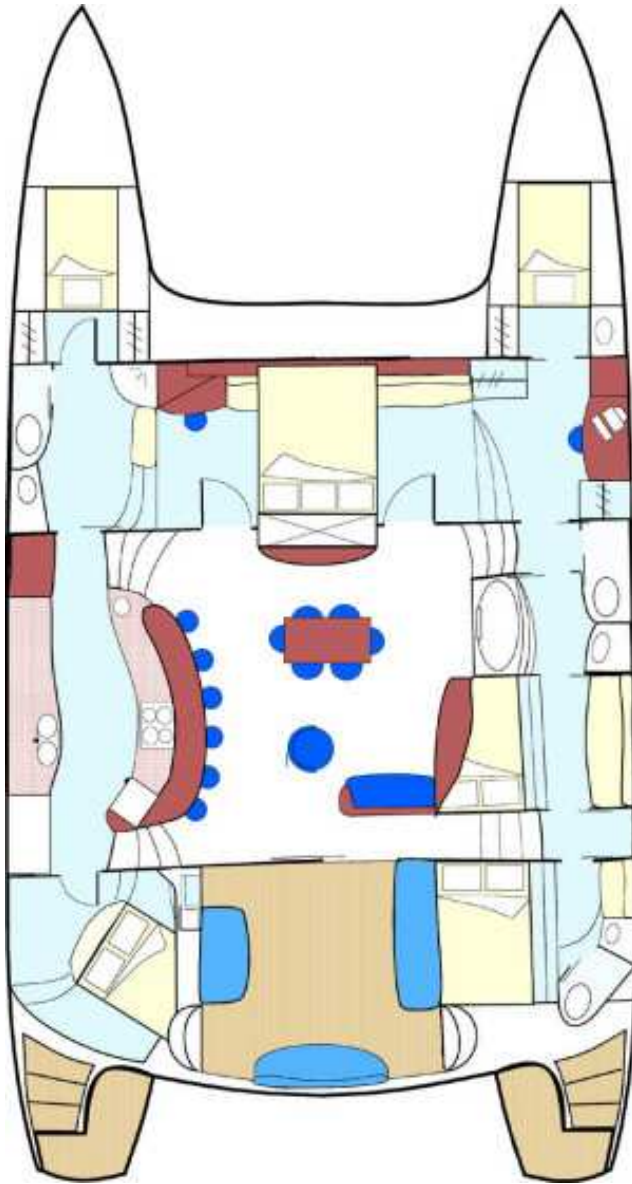

Pedigree Cats Inc.
360-942-2810

www.PedigreeCats.Com