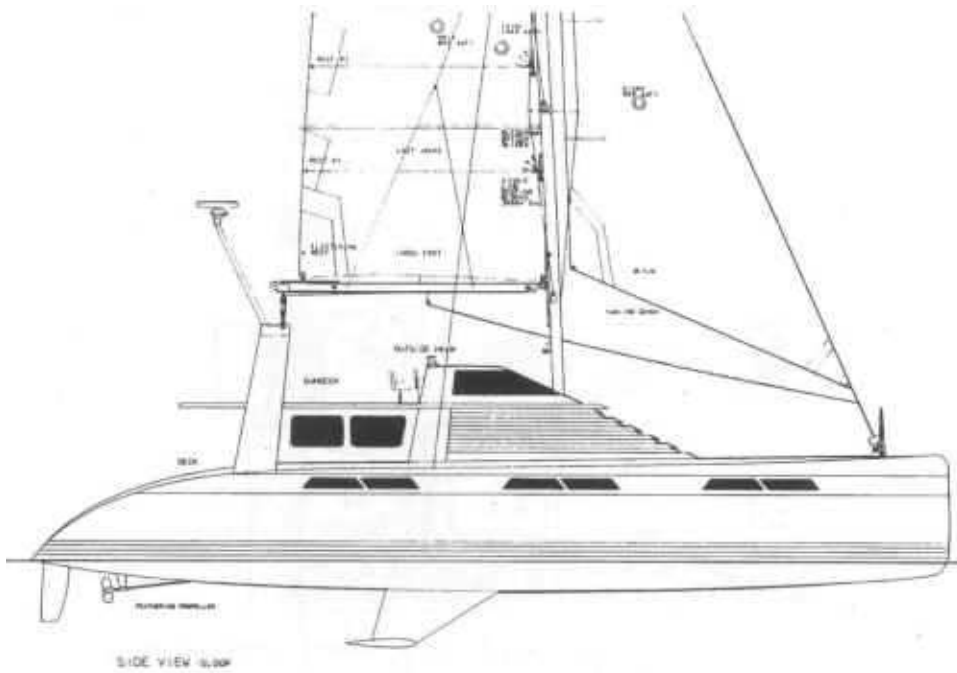

Pedigree Cats Inc.

Hughes 75' Catamaran

Performance Catamaran	
Length Overall	76'
Beam Overall	42'
Weight	29,000
Sail Area (main)	943 sq ft

Layouts

You can customize your new Catamaran with the layout you design. If you would like to move the kitchen, or make the living room larger, it can be done. The design would need to fit within the parameters of the hull and structural bulkheads.