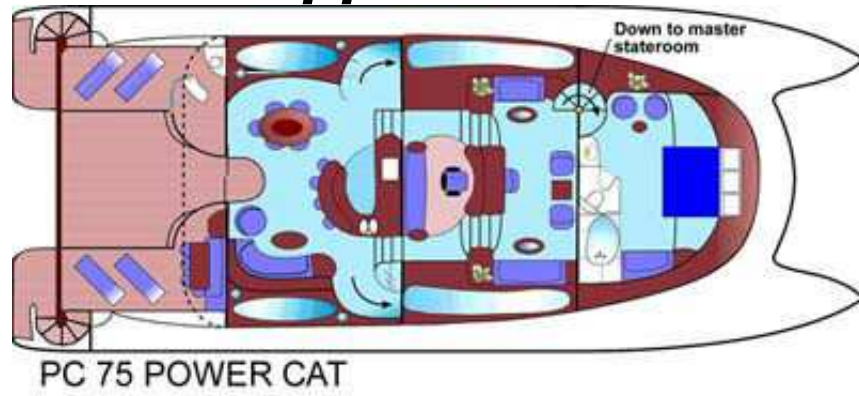

PC 92 Power

Styling by Phil Aylsworth

On the drawing board, this new cat will please the most discriminating of tastes. The expansive flybridge allows entertainment and comfort for several people while below is a spacious galley and helm with extra seating. The master stateroom spans the full width of the hull, with all the creature comforts of a luxurious master bedroom and bath. The guest staterooms, offices, workstations, etc. can be built into the hulls per the owners individual tastes. For standard amenities, see the amenities and pricing listing on this site.

Pedigree Cat 92' Catamaran		
Length Overall	92'0"	28m
Beam Overall	36"	11m
Draft	30"	
Power	2x 520 hp diesels	

Layout

Upper Level

Lower Level