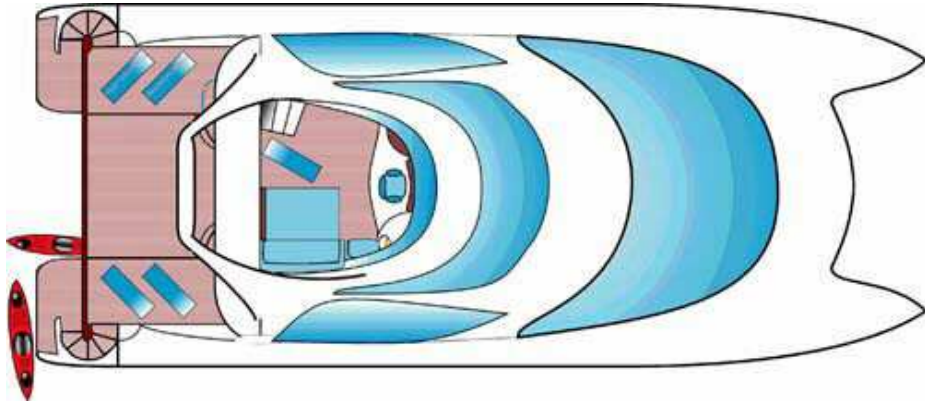

PC 92 Power

Styling by Phil Aylsworth

On the drawing board, this new cat will please the most discriminating of tastes. The expansive flybridge allows entertainment and comfort for several people while below is a spacious galley and helm with extra seating. The master stateroom spans the full width of the hull, with all the creature comforts of a luxurious master bedroom and bath. The guest staterooms, offices, workstations, etc. can be built into the hulls per the owners individual tastes. For standard amenities, see the amenities and pricing listing on this site.

Pedigree Cat 92' Catamaran		
Length Overall	92'0"	28m
Beam Overall	36"	11m
Draft	30"	
Power	2x 520 hp diesels	

Layout

Upper Level

Lower Level