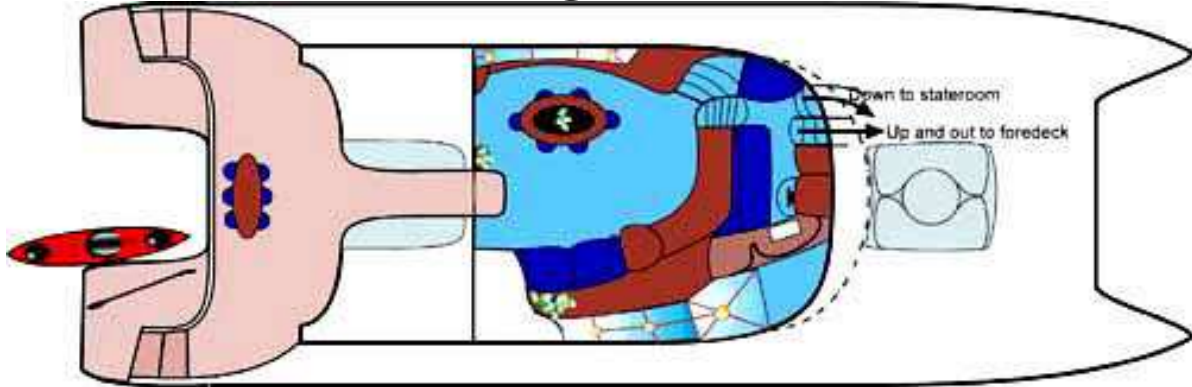

Pedigree Cats Inc.

PC 68 Power

Styling by Phil Aylsworth

On the drawing board, this new cat will please the most discriminating of tastes. The expansive flybridge allows entertainment and comfort for several people while below is a spacious galley and helm with extra seating. The master stateroom spans the full width of the hull, with all the creature comforts of a luxurious master bedroom and bath. The guest staterooms, offices, workstations, etc. can be built into the hulls per the owners individual tastes. For standard amenities, see the amenities and pricing listing on this site.

Pedigree Cat 68' Catamaran		
Length Overall	68'0"	20.75m
Beam Overall	30'	9.15m
Draft	48"	1.22m
Power	2x 350 hp diesels	

Layouts

Bridgedeck

Floor Plan