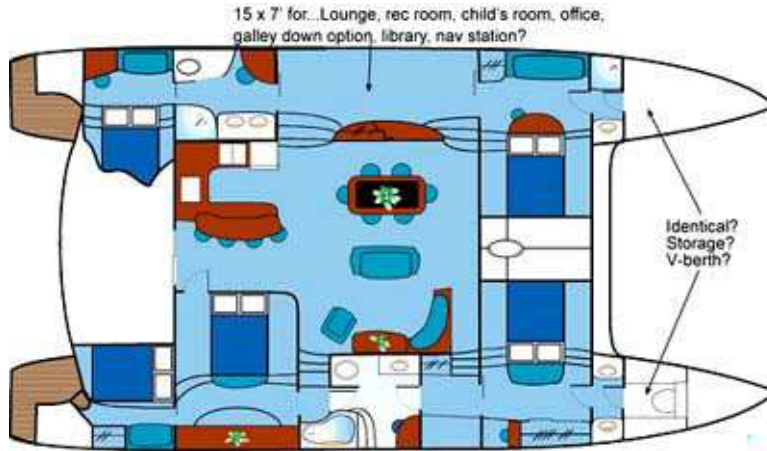

## Pedigree Cats 655

*Styling by Noah Sussman*

Here is another great looking idea in styling/design for those clients with their own ideas. With a cat this size, there is plenty of room on board for all the amenities you desire. The bows can also be angled back or more plumb, depending on your likes in styling.

Specifications		
Length Overall	65.5'	18.3m
Beam Overall	30'	20m
Draft	3'6"	

## *Layouts*

You can customize your new Catamaran with the layout you design. If you would like to move the kitchen, or make the living room larger, it can be done. The design would only need to fit within the parameters of the hull and structural bulkheads.