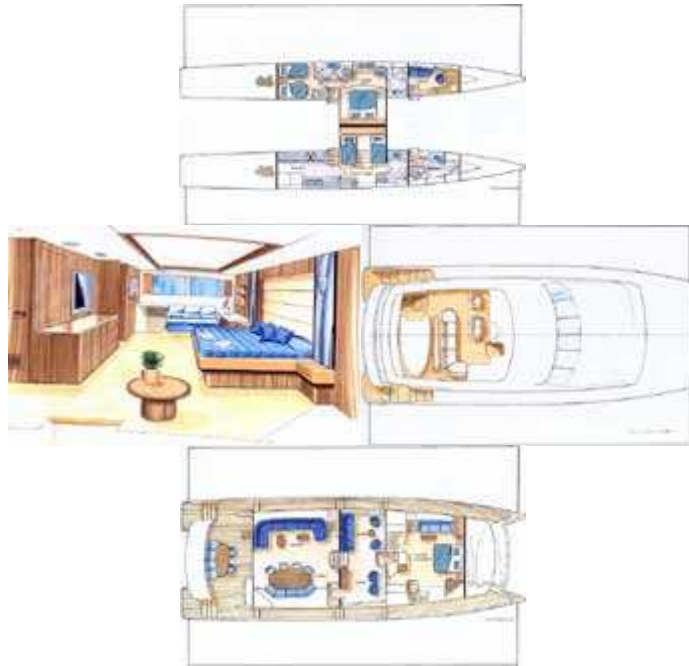

Interiors

Pedigree Cats Inc.
360-942-2810

www.PedigreeCats.Com