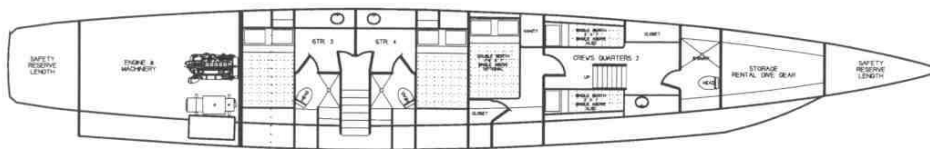

Pedigree Cats Inc.

Hughes 85' Power Catamaran Term Charter

Performance Catamaran		
Length Overall	85'	25.82 m
Beam Overall	41'	12.5 m
Draft (kick-up rudders)	2' 2"	.71 m
Displacement	99,226 lbs	45,008 kg
Weight	55,900 lbs	25,356 kg
Power	2 x 340 hp diesel	

Layouts

You can customize your new Catamaran with the layout you design. If you would like to move the kitchen, or make the living room larger, it can be done. The design would need to fit within the parameters of the hull and structural bulkheads.