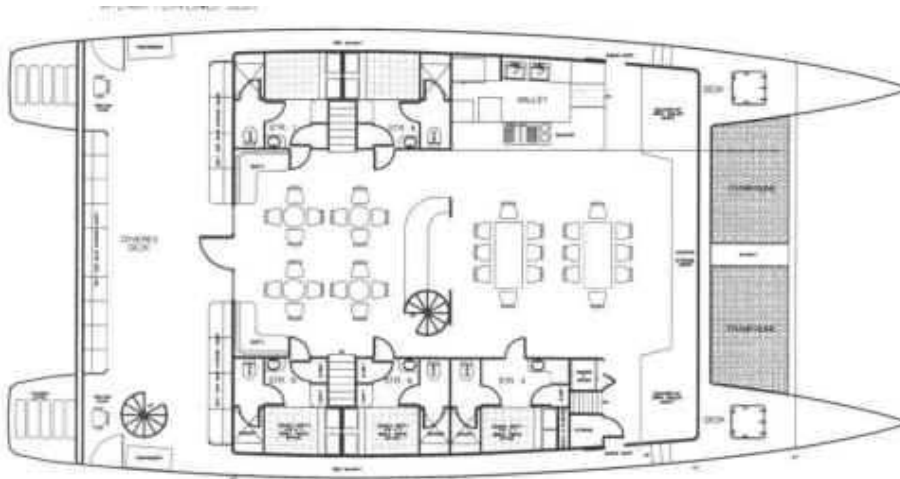

Pedigree Cats Inc.

Hughes 85' Power Catamaran Term Charter

Performance Catamaran		
Length Overall	85'	25.82 m
Beam Overall	41'	12.5 m
Draft (kick-up rudders)	2' 2"	.71 m
Displacement	99,226 lbs	45,008 kg
Weight	55,900 lbs	25,356 kg
Power	2 x 340 hp diesel	

Layouts

You can customize your new Catamaran with the layout you design. If you would like to move the kitchen, or make the living room larger, it can be done. The design would need to fit within the parameters of the hull and structural bulkheads.