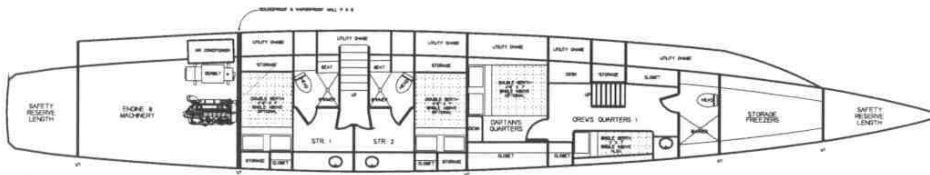

Pedigree Cats Inc.

Hughes 85' Power Catamaran Term Charter

Performance Catamaran		
Length Overall	85'	25.82 m
Beam Overall	41'	12.5 m
Draft (kick-up rudders)	2' 2"	.71 m
Displacement	99,226 lbs	45,008 kg
Weight	55,900 lbs	25,356 kg
Power	2 x 340 hp diesel	

Layouts

You can customize your new Catamaran with the layout you design. If you would like to move the kitchen, or make the living room larger, it can be done. The design would need to fit within the parameters of the hull and structural bulkheads.