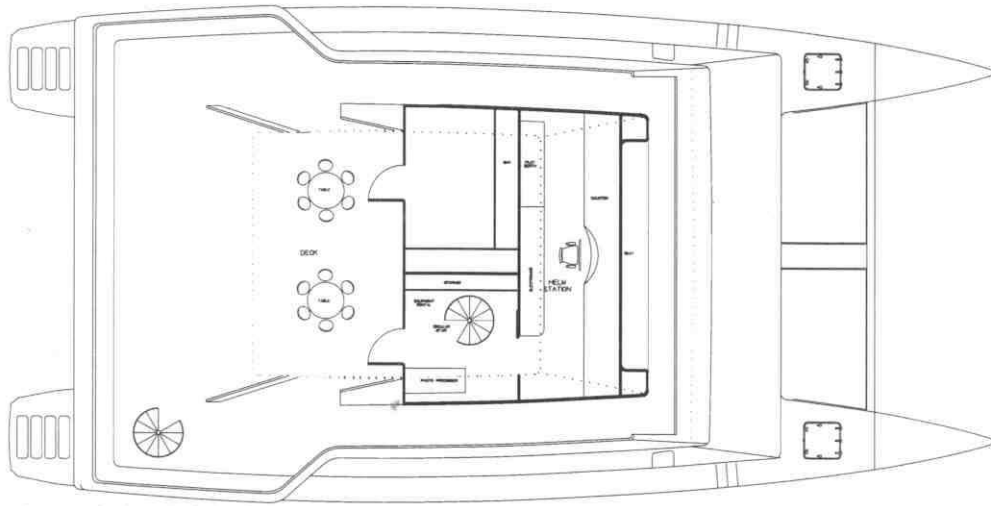

Pedigree Cats Inc.

Hughes 85' Power Catamaran Term Charter

Performance Catamaran		
Length Overall	85'	25.82 m
Beam Overall	41'	12.5 m
Draft (kick-up rudders)	2' 2"	.71 m
Displacement	99,226 lbs	45,008 kg
Weight	55,900 lbs	25,356 kg
Power	2 x 340 hp diesel	

Layouts

You can customize your new Catamaran with the layout you design. If you would like to move the kitchen, or make the living room larger, it can be done. The design would need to fit within the parameters of the hull and structural bulkheads.