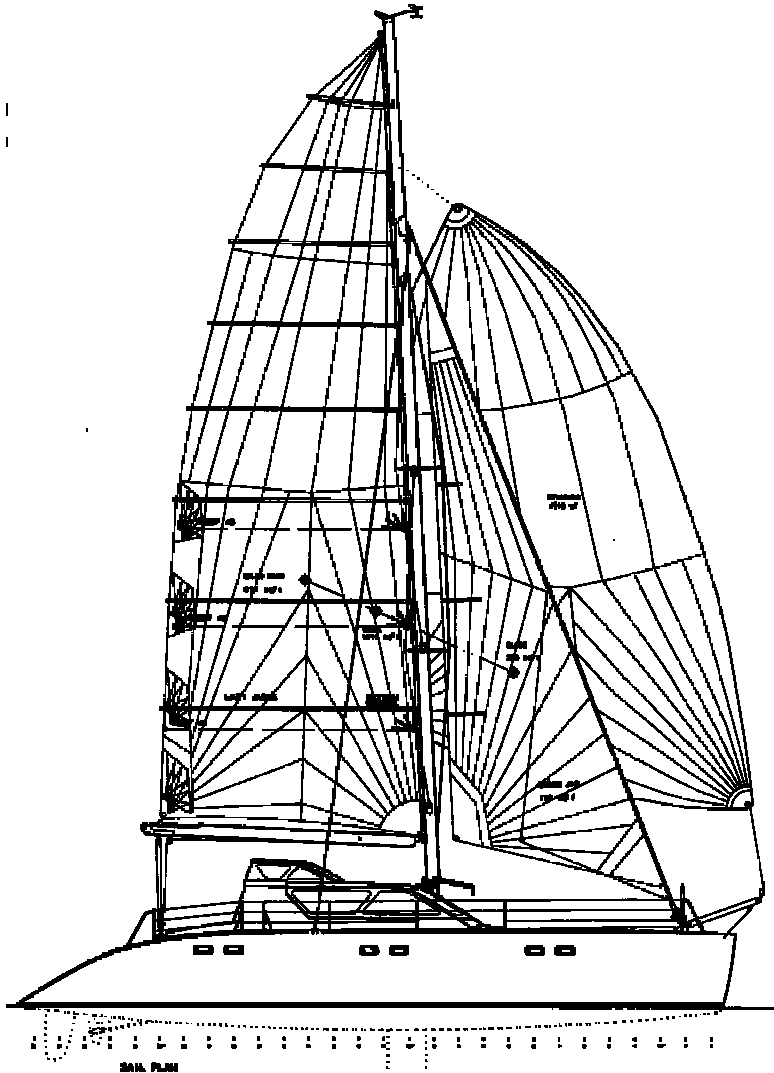

## Hughes 57' Catamaran

**Pedigree Cats Inc.**  
**360-942-2810**

[www.PedigreeCats.Com](http://www.PedigreeCats.Com)

Performance Catamaran		
Length Overall	57'	17.64m
Beam Overall	30'6"	9.3m
Weight	19,900 lbs	9,026 kg
Displacement	28,934 lbs	13,124 kg
Draft w/daggerboard	2' 8'5"	.61 m 2.56m
Sail Area main	974 sq ft	90.49 sq m
Power	2 x 55 hp Diesel	