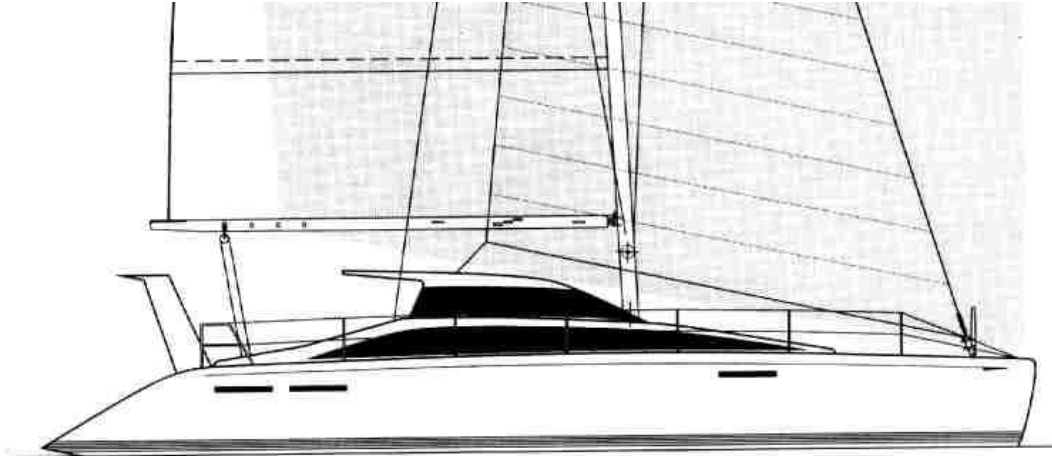

Pedigree Cats Inc.

Grainger 53

High performance offshore cruising catamaran designed for Graham Page.

Performance Catamaran		
Length Overall	52'6"	16.0m
Beam Overall	27'7"	8.5m
Draft		
Displacement	24,090 lbs	10,950 kg
Sail Area	1197 sq ft	111.3 sq m

Layouts

You can customize your new Catamaran with the layout you design. If you would like to move the kitchen, or make the living room larger, it can be done. The design would need to fit within the parameters of the hull and structural bulkheads.

This layout features 4 staterooms and a spacious main salon.