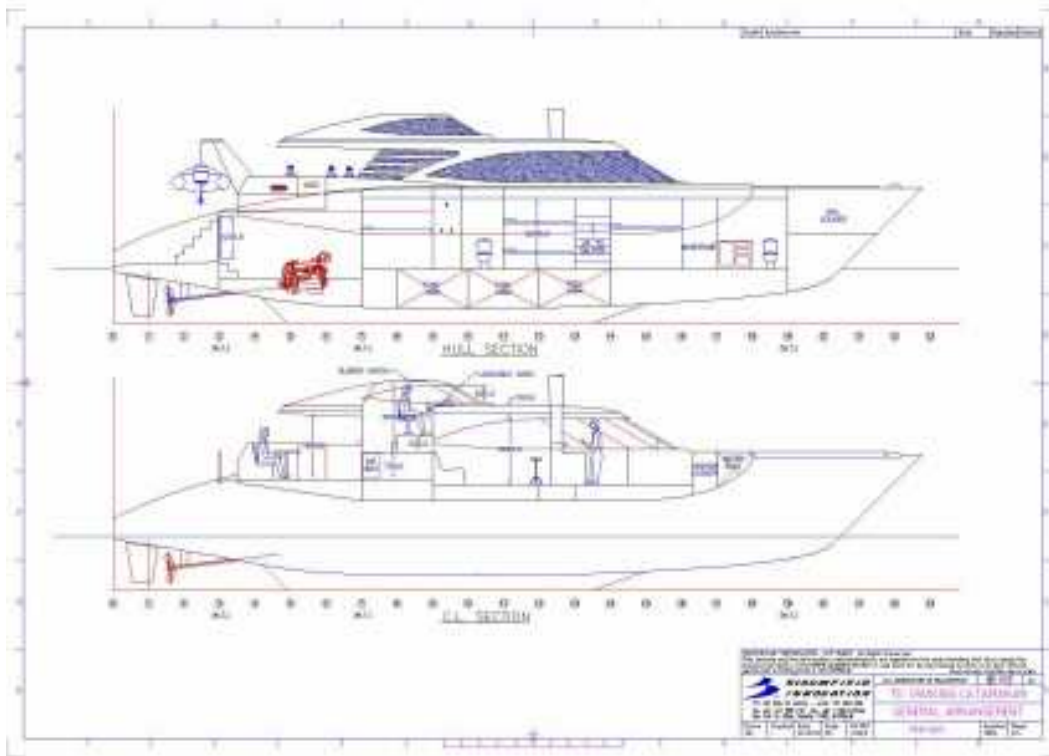

Bloomfield 75 Sail

Specifications		
Length Overall	75'	22.87m
Beam Overall	33'	10m
Main Sail Area Jib Sail Area		131 sq m 93 sq m
Power	2x500hp	

Pedigree Cats Inc.
360-942-2810

www.PedigreeCats.Com

For More Information, email us at Info@PedigreeCats.Com