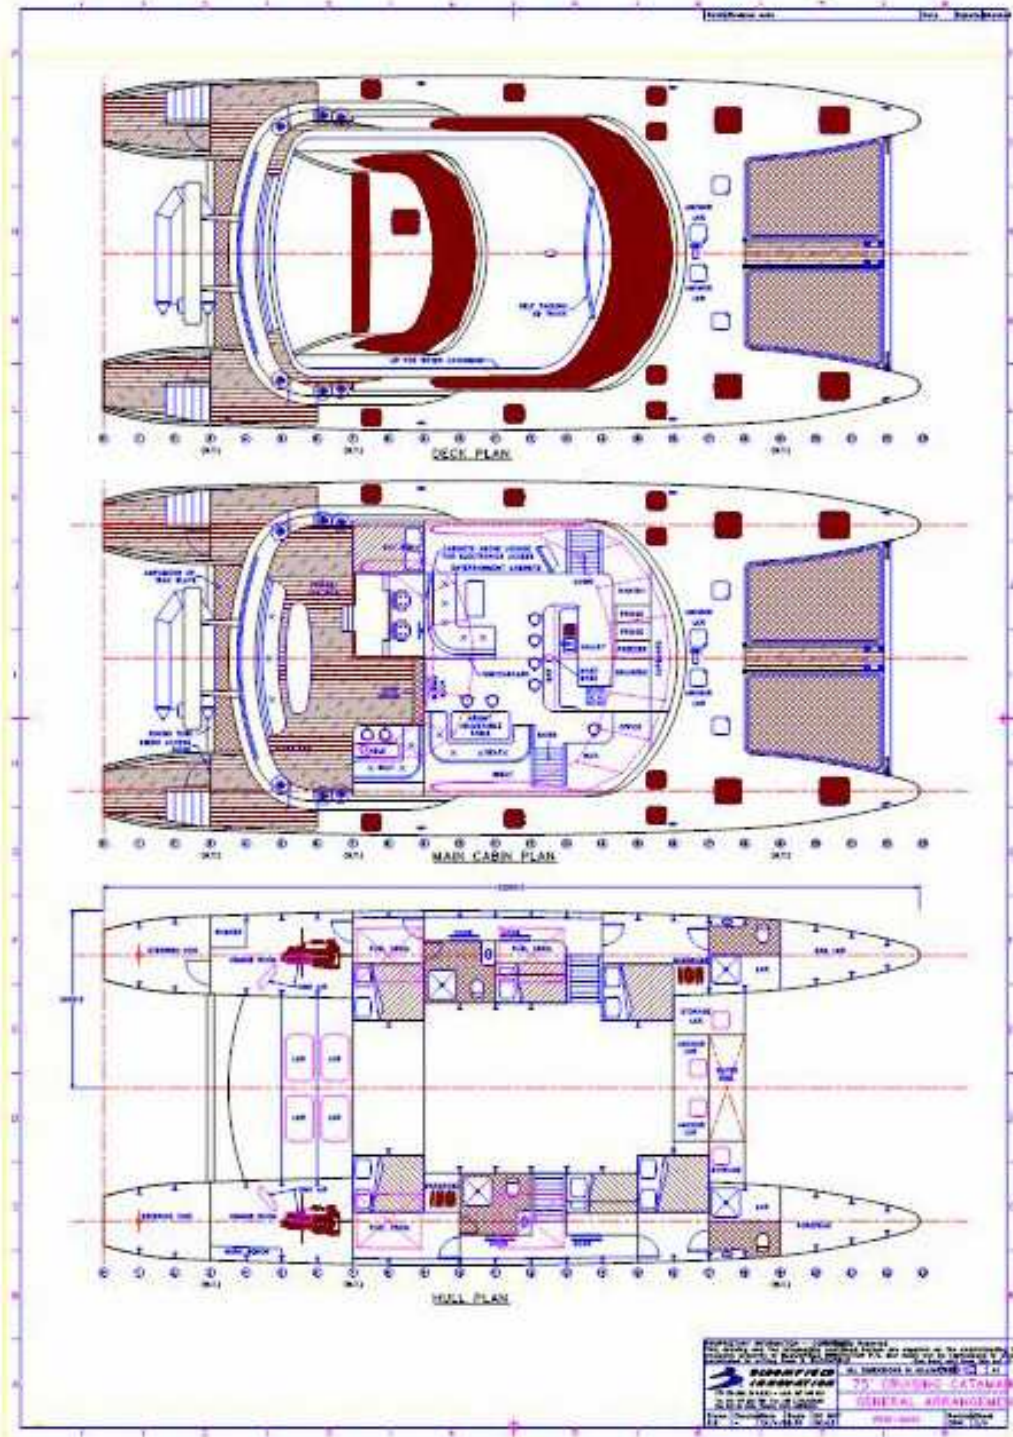

Bloomfield 75 Sail

Specifications		
Length Overall	75'	22.87m
Beam Overall	33'	10m
Main Sail Area Jib Sail Area		131 sq m 93 sq m
Power	2x500hp	

Pedigree Cats Inc.
360-942-2810

www.PedigreeCats.Com

For More Information, email us at Info@PedigreeCats.Com