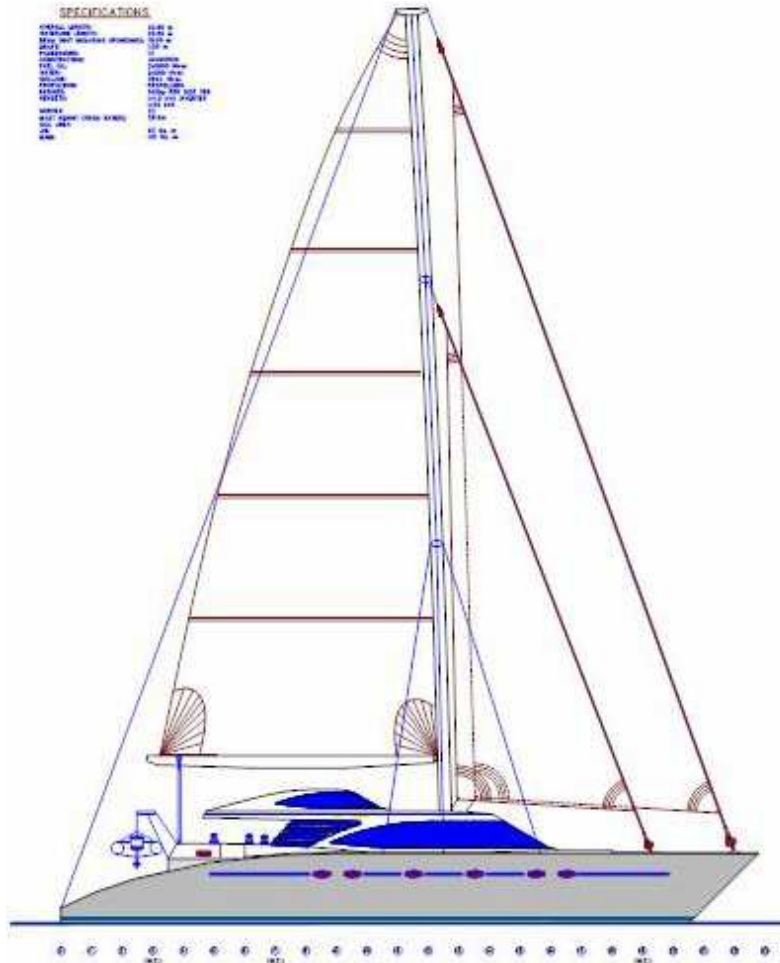

Bloomfield 75 Sail

Specifications		
Length Overall	75'	22.87m
Beam Overall	33'	10m
Main Sail Area Jib Sail Area		131 sq m 93 sq m
Power	2x500hp	

Pedigree Cats Inc.
360-942-2810

www.PedigreeCats.Com

For More Information, email us at Info@PedigreeCats.Com