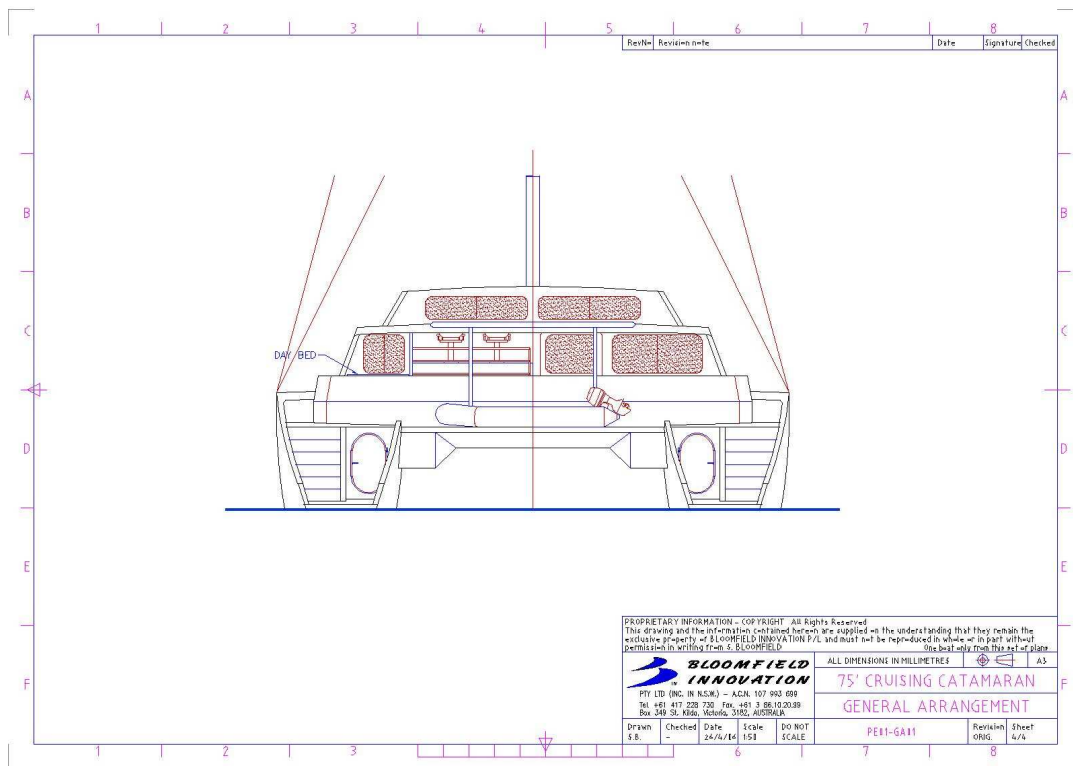

Bloomfield 75 Sail

Specifications		
Length Overall	75'	22.87m
Beam Overall	33'	10m
Main Sail Area Jib Sail Area		131 sq m 93 sq m
Power	2x500hp	

Pedigree Cats Inc.
360-942-2810

www.PedigreeCats.Com

For More Information, email us at Info@PedigreeCats.Com