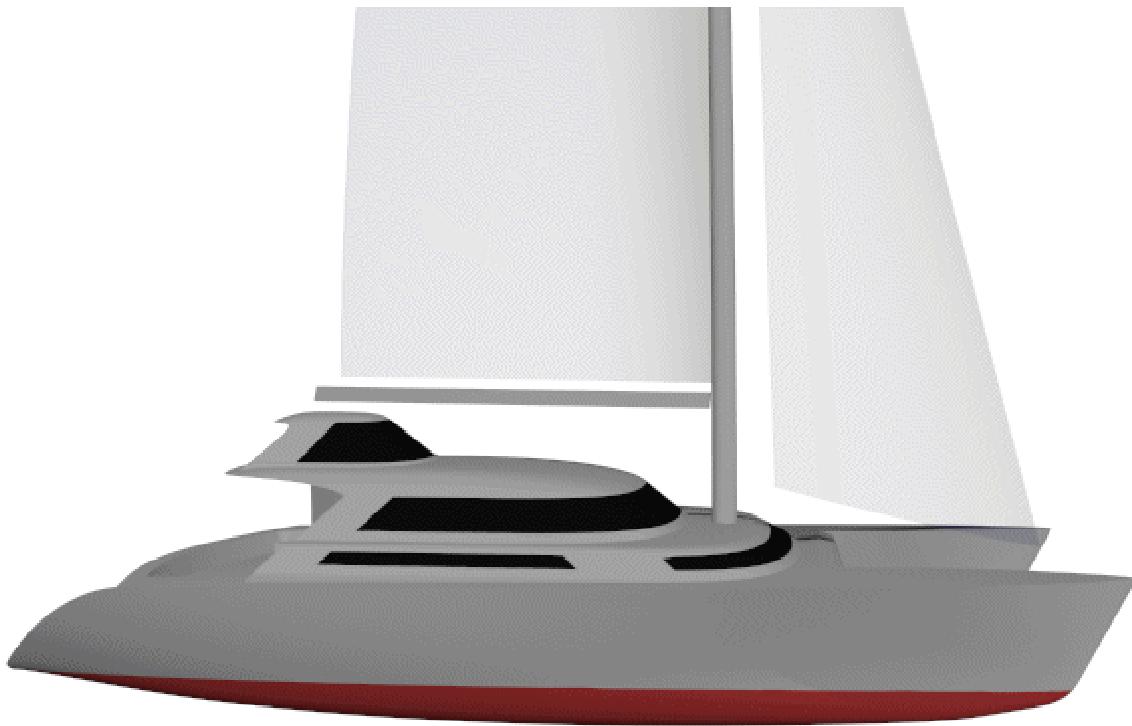

Pedigree Cats Inc.

Bloomfield 56 Motor Sailor

Specifications		
Length Overall	56"	17m
Beam Overall	27'6"	8.4m
Draft - skeg	5'	1.5m
Downwind Sail Area	2875 sq ft	267 sq m

This spacious sailing catamaran yacht design represents the pinnacle of luxury in this class of boat; coupled with performance under sail and power that will not disappoint even the most discerning owner.

The interior volume is comparable with many 65' catamarans and 75' monohulls. With a main saloon area of 5.2m x 5.2m (17' x 17') the living area compares favorably with many exclusive apartments, in fact the owner of the original boat sold his city residence because it became redundant once the boat was launched. The Galley facilities are located adjacent to the main living area and are more akin to the kitchen in a modern town house than those often found on sailing yachts.

Several layouts are available and can accommodate up to eight guests in four staterooms with options for two to four generous bathrooms. The helm is located in a dedicated station raised above the main deck and affords good all round vision, protection from the elements, a convenient navigation station and sailing controls allowing comfortable single handed sailing with plenty of space for two to share the sailing duties if desired.

A large covered aft deck is kept free of ropes and sailing controls, making it the perfect place for outdoor entertaining or just enjoying the view. A powerful rig provides good performance under sail with owners reporting sailing speeds in excess of twenty knots and excellent race results. For those who don't like to wait to enjoy their destination, powering options offer speeds close to twenty knots even when there is no wind.